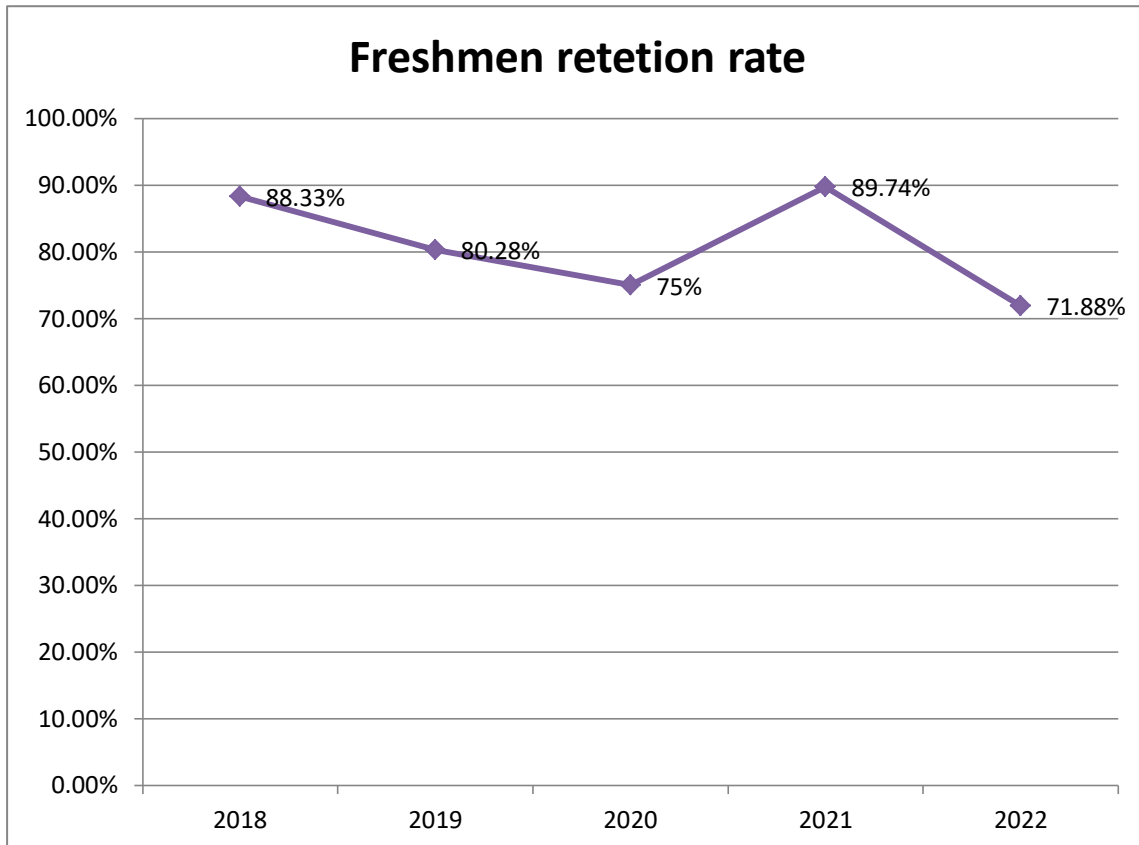

Christ's College Freshmen Retention Rate for recent five years

	2018	2019	2020	2021	2022
overall	88.33%	80.28%	75%	89.7%	71.88

Base on TRACS definition of Retention Rate

***Undergraduate Retention Rate:** Percentage of first-time, full-time baccalaureate degree seeking students enrolled in the previous fall who re-enrolled the current fall.*